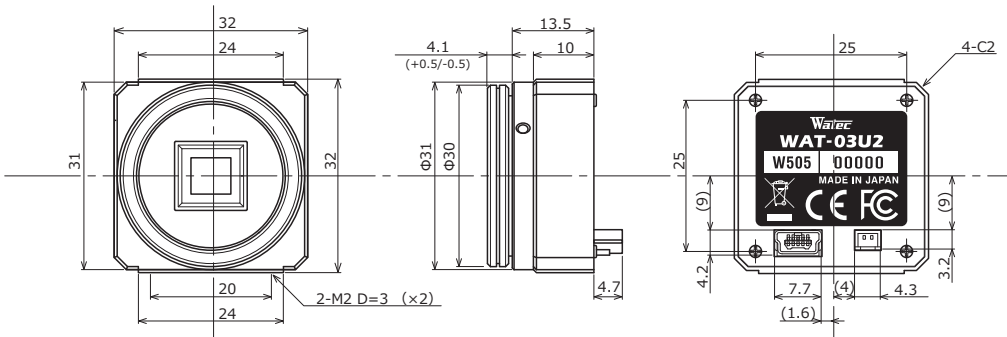

Dimensions

Specifications

Pick-up element	1/3 inch CMOS image sensor	
Number of effective pixels	1305(H) × 977(V)	
Unit cell size	3.75µm(H) × 3.75µm(V)	
Imaging system	RGB primary color bayer arrangement mosaic filters on chip	
Synchronizing system	Internal	
Scanning system	Progressive	
Output size	1280×960, 1280×720, 640×480, 320×240	
Max. frame rate	60 fps	
Video compression	MJPEG, YUY2	
Video output	USB Video Class (Compatible)	
Minimum illumination	0.02 lx F1.2 (AGC ON=42dB, Shutter=OFF)	
	0.005 lx F1.2 (AGC ON=42dB, Shutter=1/7.5 sec.)	
S/N	-	
Function settings	Camera Viewer	
AE mode	Fixed	1/15, 1/7.5, 1/4, 1/2, 1, 2 sec.
	EI	1/30, 1/60, 1/120, 1/250, 1/500, 1/1000, 1/2000, 1/4000, 1/8000 sec.
White balance	ON	1/30 - 1/8000 sec.
	OFF	1/7.5 - 1/8000 sec.
AGC	ATW, MWB	0 - 42dB
MGC	ON	0 - 42dB
Gamma characteristics	OFF	0 - 72dB (1dB step)
Noise reduction	γ=USER (Level adjustable)	
Wide dynamic range	-	
Lens iris	-	
Back light compensation	BLC	
White blemish correction	-	
Sharpness	Level adjustable	
Defog	-	
Digital zoom	-	
Privacy mask	-	
Mirror image	-	
Freeze	-	
Motion detection	-	
Neg.image	-	
Interface	USB (High speed), 2P connector (Snap shot)	
Power supply	USB +5V	
Power consumption	0.75W (150mA)	
Operating temperature	-10 - +50°C	
Storage temperature	-30 - +70°C	
Operating / Storage humidity	95% RH or less (Without condensation)	
Lens mount	CS mount (Back focus adjustable)	
Cable length	Shorter than 3.0m recommended	
Weight	Approx. 35g	
Accessories	Hex. Wrench, Camera bracket, EX cable, USB cable	
Min. System Requirements	CPU	800MHz or faster
	RAM	512MB or larger
	Others	USB2.0 Port
Recommended System Specifications	CPU	Intel® Core TM i Series
	RAM	2GB or larger
	Others	USB2.0 Port, 1920×1080 or better resolution display
Operation Confirmed OS	Windows 7 32bit/64bit, Windows 8 32bit/64bit, Windows 8.1 32bit/64bit, Windows 10 32bit/64bit	

GPIO

EX cable (300mm) Snap shot

USB cable (1m)

※ Watec Camera Viewer recommended
Download from Watec website