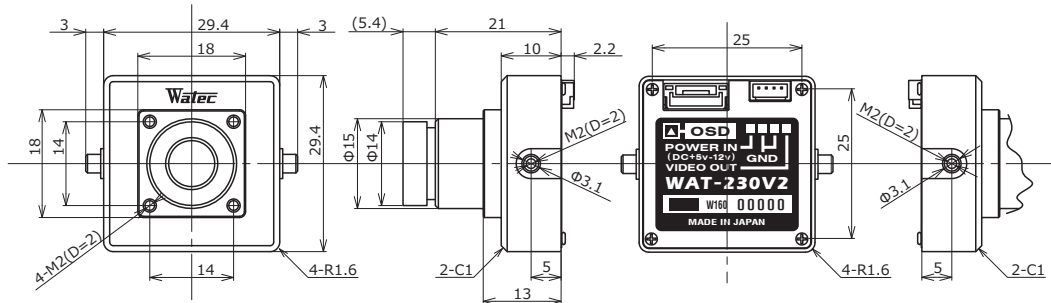

Dimensions

Specifications

Video standard		NTSC	PAL
Pick-up element		1/4 inch interline transfer CCD image sensor	
Number of effective pixels		976(H) × 494(V)	976(H) × 582(V)
Unit cell size		3.75μm(H) × 5.56μm(V)	3.75μm(H) × 4.69μm(V)
Imaging system		Ye, Cy, Mg, and G complementary color mosaic filters on chip	
Synchronizing system		Internal	
Scanning system		2:1 interlace	
Video outputs		Composite: 1.0 V(p-p) 75Ω (Unbalanced)	
Resolution (H)		More than 650TVL (Center)	
Minimum illumination		0.1 lx F1.8 (AGC ON=45dB, Shutter=OFF)	
S/N		More than 50dB (AGC OFF=0dB, γ=0.45)	
Function settings		OSD : Remote controller	
AE mode	Fixed	1/60, 1/100 sec.	1/50, 1/120 sec.
	EI	1/250, 1/500, 1/1000, 1/2000, 1/4000, 1/10000 sec.	
		1/60 - 1/100000 sec.	1/50 - 1/100000 sec.
White balance		ATW, AWB, ACR, PWB, MWB, PRESET (5100K, 6300K)	
AGC	ON	0 - 45dB	
	OFF	0dB	
MGC		0 - 42dB (6dB step)	
Day/Night		Digital Auto, Manual	
Gamma characteristics		γ=0.45	
Video level		Adjustable	
Noise reduction		2DNR OFF/ON Level adjustable	
Wide dynamic range		D-WDR OFF/ON Level adjustable	
Lens iris		-	
Back light compensation		BLC, HSBLIC	
White blemish correction		Up to 64 pixels	
Sharpness		Level adjustable	
Defog		OFF/ON Level adjustable	
Digital zoom		-	
Privacy mask		8 masks	
Mirror image		OFF, H-FLIP	
Freeze		-	
Motion detection		-	
Neg.image		-	
Interface		4P connector (Composite Video, Power in), Remote control (RC-01)	
Power supply		DC+5V ~ 12V	
Power consumption		0.775W/155mA (DC+5V), 0.78W/65mA (DC+12V)	
Operating temperature		-10 - +50°C	
Storage temperature		-30 - +70°C	
Operating / Storage humidity		95% RH or less (Without condensation)	
Lens mount		M12 P=0.5	
Standard lens		M3718BC-12 (f3.7 F1.8)	
Weight		Approx. 35g	
Accessories		4P cable	