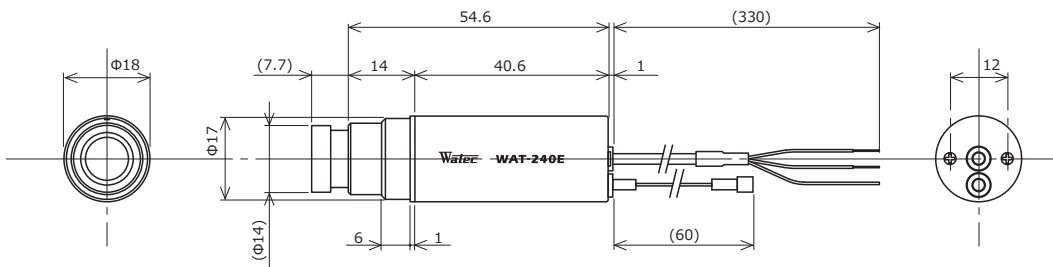

Dimensions

Specifications

Video standard		NTSC	PAL
Pick-up element		1/4 inch CMOS image sensor	
Number of effective pixels		648(H) × 488(V)	
Unit cell size		5.6μm(H) × 5.6μm(V)	
Imaging system		RGB primary color bayer arrangement mosaic filters on chip	
Synchronizing system		Internal	
Scanning system		Progressive	
Video output		Composite: 1.0 V(p-p) 75Ω (Unbalanced)	
Resolution (H)		More than 480TVL (Center)	
Minimum illumination		0.3 lx F2.0 (AGC ON=42dB, Shutter=OFF)	
S/N		More than 52dB (AGC OFF=0dB, γ=1.0)	
Function settings		Communication : USB (AVM-USB2)	
AE mode	Fixed	1/60, 1/100 sec.	1/50, 1/120 sec.
	EI	1/250, 1/500, 1/1000, 1/2500, 1/5000, 1/10000, 1/20000, 1/50000, 1/100000 sec.	1/50 - 1/100000 (Max.1/50 - 1/100000) sec.
White balance		ATW, MWB, PRESET (3200K, 4400K, 5100K, 8200K)	
AGC	ON	0 - 42dB (Max.0 - 42)	
	OFF	0dB	
MGC		0 - 42dB (1dB step)	
Day/Night		-	
Gamma characteristics		γ≈0.45, 0.6, 1.0	
Video level		Adjustable	
Noise reduction		-	
Wide dynamic range		-	
Lens iris		-	
Back light compensation		BLC	
White blemish correction		-	
Sharpness		Level adjustable	
Defog		-	
Digital zoom		-	
Privacy mask		-	
Mirror image		OFF, V-FLIP, H-FLIP, HV-FLIP	
Freeze		-	
Motion detection		-	
Neg.image		-	
Interface		3P cable (Composite Video, Power in), 4P connector (Remote control)	
Power supply		DC+5V - 6V	
Power consumption		0.66W/110mA (DC+6V)	
Operating temperature		-10 - +50°C	
Storage temperature		-30 - +70°C	
Operating / Storage humidity		95% RH or less (Without condensation)	
Lens mount		M12 P=0.5	
Standard lens		3820BC-12 (f3.8 F2.0)	
Cable length		3P cable : 330mm, 4P cable : 60mm	
Weight		Approx. 26g	
Accessories		Ring holder	