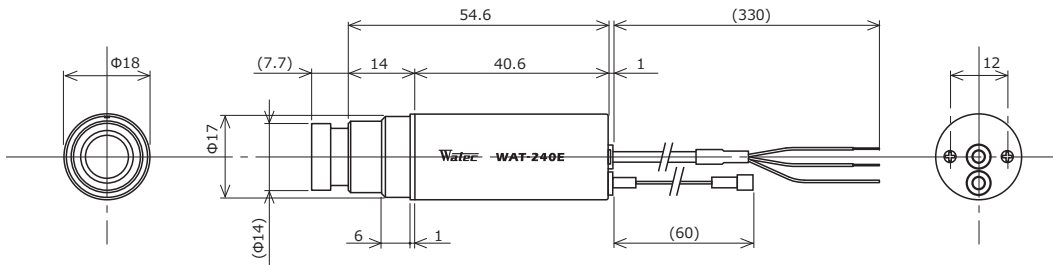

Dimensions

Specifications

Video standard		NTSC	PAL
Pick-up element		1/4 inch CMOS image sensor	
Number of effective pixels		648(H) × 488(V)	
Unit cell size		5.6μm(H) × 5.6μm(V)	
Imaging system		RGB primary color bayer arrangement mosaic filters on chip	
Synchronizing system		Internal	
Scanning system		Progressive	
Video output		Composite: 1.0 V(p-p) 75Ω (Unbalanced)	
Resolution (H)		More than 480TVL (Center)	
Minimum illumination		0.3 lx F2.0 (AGC ON=42dB, Shutter=OFF)	
S/N		More than 52dB (AGC OFF=0dB, γ=1.0)	
Function settings		Communication : USB (AVM-USB2)	
AE mode	Fixed	1/60, 1/100 sec.	1/50, 1/120 sec.
	EI	1/250, 1/500, 1/1000, 1/2500, 1/5000, 1/10000, 1/20000, 1/50000, 1/100000 sec.	1/50 - 1/100000 (Max.1/50 - 1/100000) sec.
White balance		ATW, MWB, PRESET (3200K, 4400K, 5100K, 8200K)	
AGC	ON	0 - 42dB (Max.0 - 42)	
	OFF	0dB	
MGC		0 - 42dB (1dB step)	
Day/Night		-	
Gamma characteristics		γ≈0.45, 0.6, 1.0	
Video level		Adjustable	
Noise reduction		-	
Wide dynamic range		-	
Lens iris		-	
Back light compensation		BLC	
White blemish correction		-	
Sharpness		Level adjustable	
Defog		-	
Digital zoom		-	
Privacy mask		-	
Mirror image		OFF, V-FLIP, H-FLIP, HV-FLIP	
Freeze		-	
Motion detection		-	
Neg.image		-	
Interface		3P cable (Composite Video, Power in), 4P connector (Remote control)	
Power supply		DC+5V - 6V	
Power consumption		0.66W/110mA (DC+6V)	
Operating temperature		-10 - +50°C	
Storage temperature		-30 - +70°C	
Operating / Storage humidity		95% RH or less (Without condensation)	
Lens mount		M12 P=0.5	
Standard lens		3820BC-12 (f3.8 F2.0)	
Cable length		3P cable : 330mm, 4P cable : 60mm	
Weight		Approx. 26g	
Accessories		Ring holder	