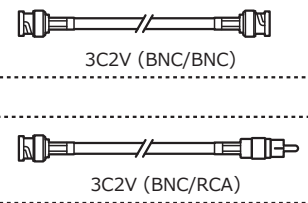

Options

C-mount lenses / Mount adaptors

CS-mount lenses

Miniature lenses / Mount adaptors

WAT-902H2 SUPREME

VIDEO OUT (BNC)

POWER IN (DC12V)

Cables

BNC

RCA

※Not in our lineup

Power supply adaptors

Stands

Water resistant camera housing / Mounting brackets