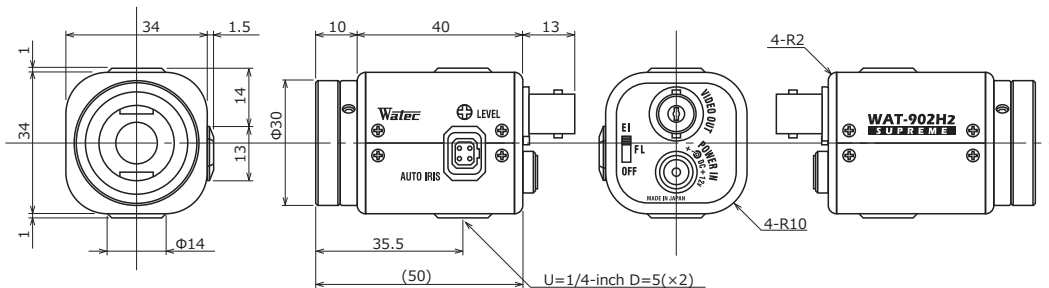

# WAT-902H2 SUPREME 1/2" High Sensitivity Camera

High sensitivity with compact and lightweight body

## Dimensions

## Specifications

Video standard		EIA	CCIR
Pick-up element		1/2 inch interline transfer CCD image sensor	
Number of effective pixels		768(H) × 494(V)	752(H) × 582(V)
Unit cell size		8.4μm(H) × 9.8μm(V)	8.6μm(H) × 8.3μm(V)
Synchronizing system		Internal	
Scanning system		2:1 interlace	
Video output		Composite video, 1.0 V(p-p) 75Ω (Unbalanced)	
Resolution (H)		More than 570TVL (Center)	
Minimum illumination		0.0003 lx F1.4 (AGC HIGH=50dB, Shutter=OFF)	
S/N		More than 46dB (AGC OFF=5dB, γ=1.0)	
Function settings		DIP Switch	
AE mode	Fixed	1/60, 1/100 sec.	1/50, 1/120 sec.
	EI	1/60 - 1/100000 sec.	1/50 - 1/100000 sec.
AGC	ON	5 - 32dB (LOW), 5 - 50dB (HIGH)	
	OFF	-	
MGC		-	
Gamma characteristics		γ≒0.45	
Video level		100IRE	
Noise reduction		-	
Wide dynamic range		-	
Lens iris		Video / DC (EIAJ, Auto-select)	
Back light compensation		BLC	
White blemish correction		-	
Sharpness		-	
Defog		-	
Digital zoom		-	
Privacy mask		-	
Mirror image		-	
Freeze		-	
Motion detection		-	
Neg.image		-	
Interface		BNC (Composite Video), Power in, Auto iris	
Power supply		DC+12V±10%	
Power consumption		1.98W (165mA)	
Operating temperature		-10 - +40°C	
Storage temperature		-30 - +70°C	
Operating / Storage humidity		95% RH or less (Without condensation)	
Lens mount		CS mount	
Weight		Approx. 90g	
Accessories		WPDC12 (DC plug), AIC-G (Iris plug), Hex. Wrench	