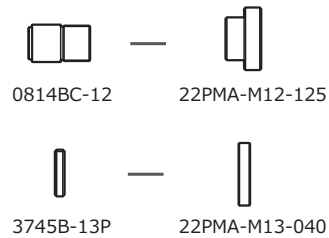

## Dimensions

## Specifications

Video standard		EIA	CCIR
Pick-up element		1/2 inch interline transfer CCD image sensor	
Number of effective pixels		768(H) × 494(V)	752(H) × 582(V)
Unit cell size		8.4μm(H) × 9.8μm(V)	8.6μm(H) × 8.3μm(V)
Synchronizing system		Internal	
Scanning system		2:1 interlace	
Video output		Composite video, 1.0 V(p-p) 75Ω (Unbalanced)	
Resolution (H)		More than 570TVL (Center)	
Minimum illumination		0.0003 lx F1.4 (AGC HIGH=50dB, Shutter=OFF)	
S/N		More than 46dB (AGC OFF=5dB, γ=1.0)	
Function settings		DIP Switch	
AE mode	Fixed	1/60, 1/100 sec.	1/50, 1/120 sec.
	EI	1/60 - 1/100000 sec.	1/50 - 1/100000 sec.
AGC	ON	5 - 32dB (LOW), 5 - 50dB (HIGH)	
	OFF	-	
MGC		-	
Gamma characteristics		γ≒0.45	
Video level		100IRE	
Noise reduction		-	
Wide dynamic range		-	
Lens iris		Video / DC (EIAJ, Auto-select)	
Back light compensation		BLC	
White blemish correction		-	
Sharpness		-	
Defog		-	
Digital zoom		-	
Privacy mask		-	
Mirror image		-	
Freeze		-	
Motion detection		-	
Neg.image		-	
Interface		BNC (Composite Video), Power in, Auto iris	
Power supply		DC+12V±10%	
Power consumption		1.98W (165mA)	
Operating temperature		-10 - +40°C	
Storage temperature		-30 - +70°C	
Operating / Storage humidity		95% RH or less (Without condensation)	
Lens mount		CS mount	
Weight		Approx. 90g	
Accessories		WPDC12 (DC plug), AIC-G (Iris plug), Hex. Wrench	

Options

C-mount lenses / Mount adaptors

CS-mount lenses

Miniature lenses / Mount adaptors

WAT-902H2 SUPREME

VIDEO OUT (BNC)

POWER IN (DC12V)

Cables