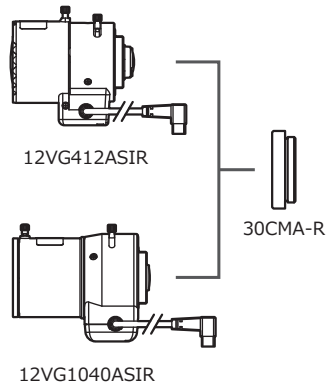

## Dimensions

## Specifications

Video standard		EIA	CCIR
Pick-up element		1/2 inch interline transfer CCD image sensor	
Number of effective pixels		768(H) × 494(V)	752(H) × 582(V)
Unit cell size		8.4μm(H) × 9.8μm(V)	8.6μm(H) × 8.3μm(V)
Synchronizing system		Internal	
Scanning system		2:1 interlace	
Video output		Composite video, 1.0 V(p-p) 75Ω (Unbalanced)	
Resolution (H)		More than 570TVL (Center)	
Minimum illumination		0.0003 lx F1.4 (AGC HIGH=50dB, Shutter=OFF)	
S/N		More than 46dB (AGC OFF=5dB, γ=1.0)	
Function settings		DIP Switch	
AE mode	Fixed	1/60, 1/100 sec.	1/50, 1/120 sec.
	EI	1/60 - 1/100000 sec.	1/50 - 1/100000 sec.
AGC	ON	5 - 32dB (LOW), 5 - 50dB (HIGH)	
	OFF	-	
MGC		-	
Gamma characteristics		γ≒0.45	
Video level		100IRE	
Noise reduction		-	
Wide dynamic range		-	
Lens iris		Video / DC (EIAJ, Auto-select)	
Back light compensation		BLC	
White blemish correction		-	
Sharpness		-	
Defog		-	
Digital zoom		-	
Privacy mask		-	
Mirror image		-	
Freeze		-	
Motion detection		-	
Neg.image		-	
Interface		BNC (Composite Video), Power in, Auto iris	
Power supply		DC+12V±10%	
Power consumption		1.98W (165mA)	
Operating temperature		-10 - +40°C	
Storage temperature		-30 - +70°C	
Operating / Storage humidity		95% RH or less (Without condensation)	
Lens mount		CS mount	
Weight		Approx. 90g	
Accessories		WPDC12 (DC plug), AIC-G (Iris plug), Hex. Wrench	

Options

C-mount lenses / Mount adaptors

CS-mount lenses

Miniature lenses / Mount adaptors

WAT-902H2 SUPREME

VIDEO OUT (BNC)

POWER IN (DC12V)

Cables