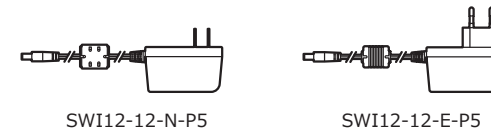

Power supply adaptors