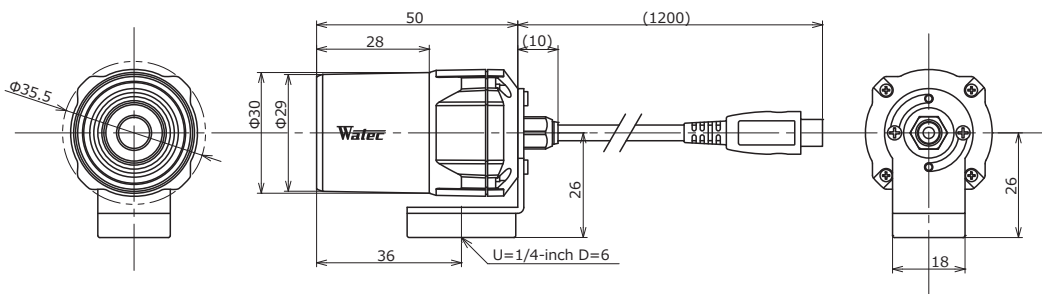

Dimensions

Specifications

Pick-up element	1/2.8 inch CMOS image sensor	
Number of effective pixels	1984(H) × 1225(V)	
Unit cell size	2.8μm(H) × 2.8μm(V)	
Imaging system	RGB primary color bayer arrangement mosaic filters on chip	
Synchronizing system	Internal	
Scanning system	Progressive	
Output size	1920×1080, 1280×1024, 1280×800, 1280×720, 640×480, 320×240, 176×144, 160×120	
Max. frame rate	30 fps	
Video compression	MJPEG, YUY2	
Video output	USB Video Class (Compatible)	
Resolution (H)	More than 680 (Center)	
Minimum illumination	0.5 lx F1.8 (AGC ON=42dB, Shutter=OFF)	
	0.25 lx F1.8 (AGC ON=42dB, Shutter=1/15 sec.)	
S/N	-	
Function settings	Camera Viewer	
AE mode	Fixed	1/15 sec.
		1/30, 1/60, 1/120, 1/250, 1/500, 1/1000, 1/2000, 1/4000, 1/8000 sec.
	EI	1/30 - 1/8000 sec.
		1/15 - 1/8000 sec.
White balance	ATW, MWB	
AGC	ON	0 - 42dB
	OFF	-
MGC	0 - 24dB	
Gamma characteristics	γ=USER (Level adjustable)	
Noise reduction	-	
Wide dynamic range	-	
Lens iris	-	
Back light compensation	BLC	
White blemish correction	-	
Sharpness	Level adjustable	
Defog	-	
Digital zoom	-	
Privacy mask	-	
Mirror image	-	
Freeze	-	
Motion detection	-	
Neg.image	-	
Interface	USB (High speed)	
Power supply	USB +5V	
Power consumption	0.6W (120mA)	
Operating temperature	-10 - +50°C	
Storage temperature	-30 - +70°C	
Operating / Storage humidity	95% RH or less (Without condensation)	
Standard lens	M3718BC-12 (f3.7 F1.8)	
Cable length	1.2m (Max. 3.0m)	
Weight	Approx. 85g	
Accessories	-	
Min. System Requirements	CPU	800MHz or faster
	RAM	512MB or larger
	Others	USB2.0 Port
Recommended System Specifications	CPU	Intel® Core TM i Series
	RAM	2GB or larger
	Others	USB2.0 Port, 1920×1080 or better resolution display
Operation Confirmed OS	Windows XP 32bit/64bit (SP2, 3), Windows Vista 32bit/64bit, Windows 7 32bit/64bit, Windows 8 32bit/64bit, Windows 8.1 32bit/64bit, Windows 10 32bit/64bit, Android 4.0 or newer