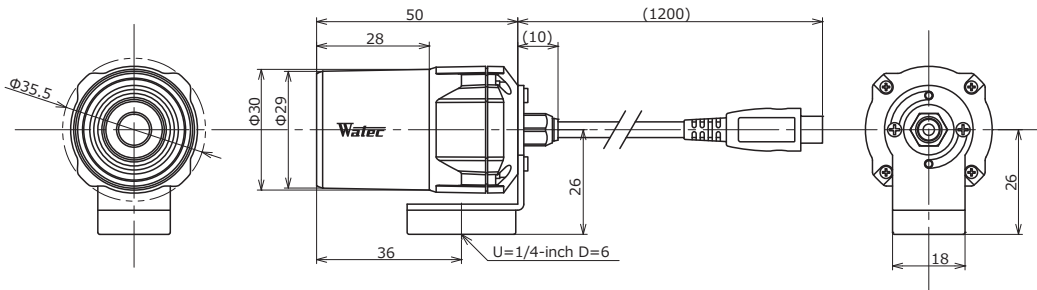

## Dimensions

## Specifications

Pick-up element	1/3 inch CMOS image sensor	
Number of effective pixels	1305(H) × 977(V)	
Unit cell size	3.75μm(H) × 3.75μm(V)	
Imaging system	RGB primary color bayer arrangement mosaic filters on chip	
Synchronizing system	Internal	
Scanning system	Progressive	
Output size	1280×960, 1280×720, 640×480, 320×240	
Max. frame rate	60 fps	
Video compression	MJPEG, YUY2	
Video output	USB Video Class (Compatible)	
Minimum illumination	0.04 lx F1.8 (AGC ON=42dB, Shutter=OFF)	
	0.01 lx F1.8 (AGC ON=42dB, Shutter=1/7.5 sec.)	
S/N	-	
Function settings	Camera Viewer	
AE mode	Fixed	1/15, 1/7.5, 1/4, 1/2, 1, 2 sec.
	EI	1/30, 1/60, 1/120, 1/250, 1/500, 1/1000, 1/2000, 1/4000, 1/8000 sec.
		1/30 - 1/8000 sec.
		1/7.5 - 1/8000 sec.
White balance	ATW, MWB	
AGC	ON	0 - 42dB
	OFF	-
MGC	0 - 72dB (1dB step)	
Gamma characteristics	γ=USER (Level adjustable)	
Noise reduction	-	
Wide dynamic range	-	
Lens iris	-	
Back light compensation	BLC	
White blemish correction	-	
Sharpness	Level adjustable	
Defog	-	
Digital zoom	-	
Privacy mask	-	
Mirror image	-	
Freeze	-	
Motion detection	-	
Neg.image	-	
Interface	USB (High speed)	
Power supply	USB +5V	
Power consumption	0.75W (150mA)	
Operating temperature	-10 - +50°C	
Storage temperature	-30 - +70°C	
Operating / Storage humidity	95% RH or less (Without condensation)	
Standard lens	M3718BC-12 (f3.7 F1.8)	
Cable length	1.2m (Max. 3.0m)	
Weight	Approx. 85g	
Accessories	-	
Min. System Requirements	CPU	800MHz or faster
	RAM	512MB or larger
	Others	USB2.0 Port
Recommended System Specifications	CPU	Intel® Core TM i Series
	RAM	2GB or larger
	Others	USB2.0 Port, 1920×1080 or better resolution display
Operation Confirmed OS	Windows 7 32bit/64bit, Windows 8 32bit/64bit, Windows 8.1 32bit/64bit, Windows 10 32bit/64bit, Android 4.0 or newer	