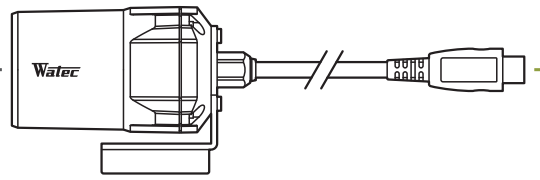

Options

Miniature lenses

M3718BC-12 (Standard)

M0620BC-12

M0820BC-12

WAT-03U2D

Smartphone / Tablet

※ Application download required (charged)

※ Application download required (charged)

3G/4G

Wi-Fi

PC

PC

※ Watec Camera Viewer installation required (Charge-free)

※ WAT-03U2D with optional lenses are made to order.