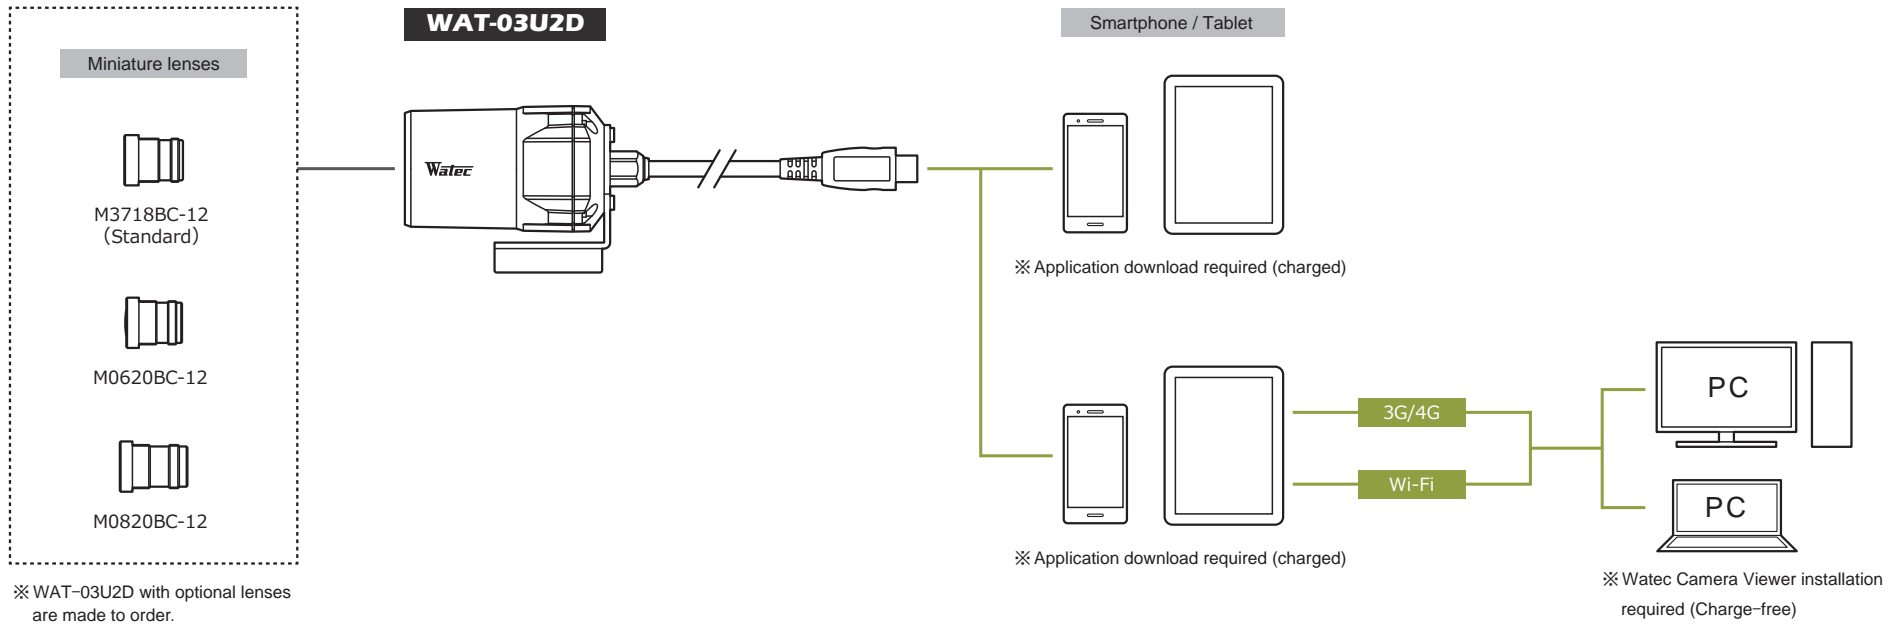

PC

Options

Miniature lenses

WAT-03U2D