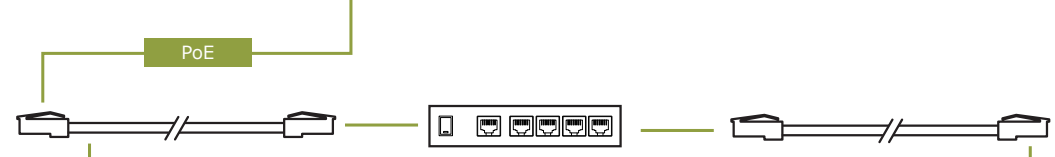

C-mount lenses

C-mount lenses
 ※Not in our lineup

C-mount adaptor

30CMA-R

WAT-2400

Power supply adaptors

SWI12-12-N-P5 SWI12-12-E-P5

Camera bracket