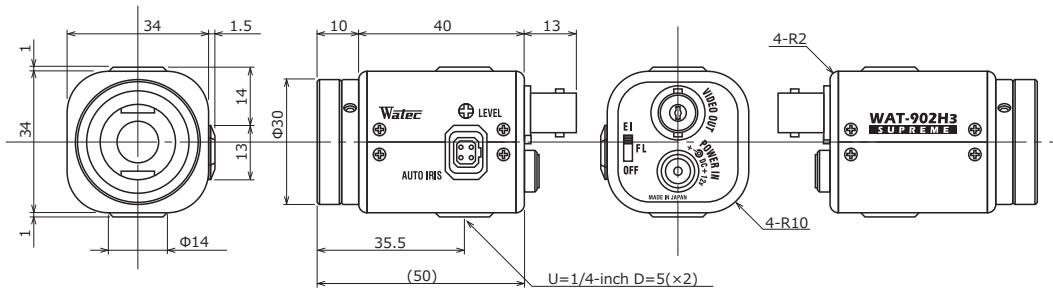

WAT-902H3 SUPREME 1/3" High Sensitivity Camera

High sensitivity with compact and lightweight body

Key features

- Min. illumination 0.0005 lx. F1.4 (AGC HIGH=50dB, Shutter=OFF)
- NIR visibility for poor light condition
- Selectable AGC level and shutter speed for demanding scene conditions
- Video drive iris / DC drive iris auto select

Dimensions

Specifications

Video standard		EIA	CCIR
Pick-up element		1/3 inch interline transfer CCD image sensor	
Number of effective pixels		768(H) × 494(V)	752(H) × 582(V)
Unit cell size		6.35μm(H) × 7.4μm(V)	6.5μm(H) × 6.25μm(V)
Synchronizing system		Internal	
Scanning system		2:1 interlace	
Video output		Composite video, 1.0 V(p-p) 75Ω (Unbalanced)	
Resolution (H)		More than 570TVL (Center)	
Minimum illumination		0.0005 lx F1.4 (AGC HIGH=50dB, Shutter=OFF)	
S/N		More than 46dB (AGC OFF=5dB, γ=1.0)	
Function settings		DIP Switch	
AE mode	Fixed	1/60, 1/100 sec.	1/50, 1/120 sec.
	EI	1/60 - 1/100000 sec.	1/50 - 1/100000 sec.
AGC	ON	5 - 32dB (LOW), 5 - 50dB (HIGH)	
	OFF	-	
MGC		-	
Gamma characteristics		γ≈0.45	
Video level		100IRE	
Noise reduction		-	
Wide dynamic range		-	
Lens iris		Video / DC (EIAJ, Auto-select)	
Back light compensation		BLC	
White blemish correction		-	
Sharpness		-	
Defog		-	
Digital zoom		-	
Privacy mask		-	
Mirror image		-	
Freeze		-	
Motion detection		-	
Neg.image		-	
Interface		BNC (Composite Video), Power in, Auto iris	
Power supply		DC+12V±10%	
Power consumption		1.86W (155mA)	
Operating temperature		-10 - +40°C	
Storage temperature		-30 - +70°C	
Operating / Storage humidity		95% RH or less (Without condensation)	
Lens mount		CS mount	
Weight		Approx. 90g	
Accessories		WPDC12 (DC plug), AIC-G (Iris plug), Hex. Wrench	