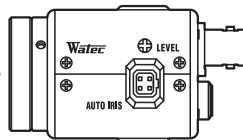

0625BC-12

2540EX014-M12

0820BC-12

WAT-902H3 SUPREME

VIDEO OUT (BNC)

POWER IN (DC12V)

Cables

3C2V (BNC/BNC)